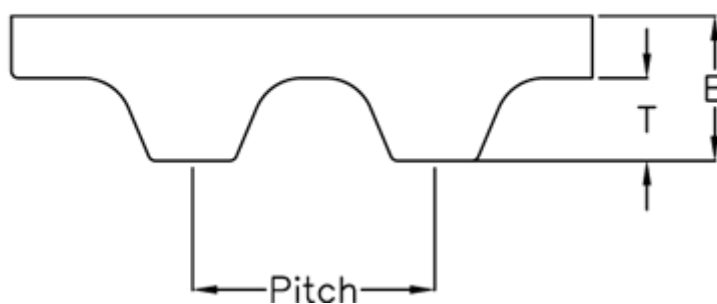

Article number: 602776210425

Description: Gates Timing Belt Synchropower PU 12 T2.5 420

## Measures

Height B mm	= 1.3
Height T mm	= 0.7
Length	= 420
Number of teeth	= 168
Pitch	= 2.5
Type	= PU 12 T2,5 420
Width	= 12